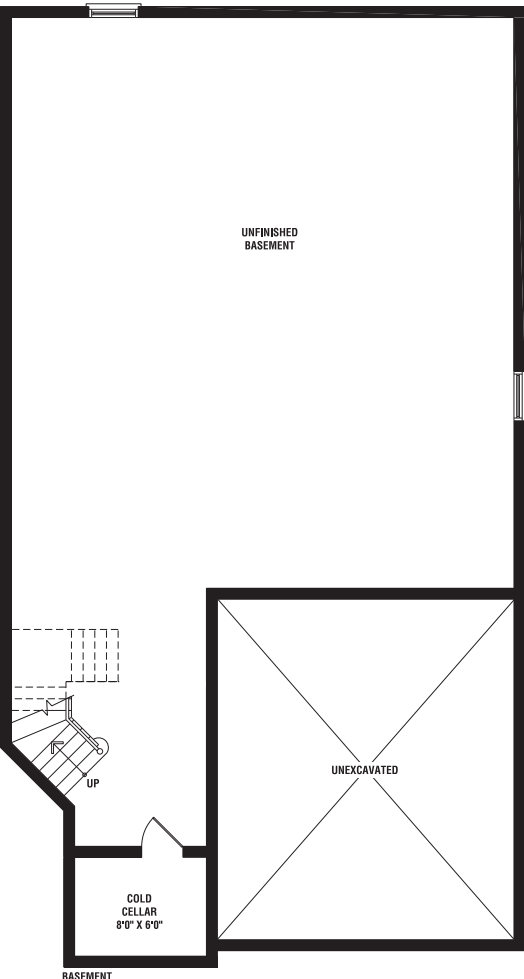

Coldwater

2940 sq. ft.