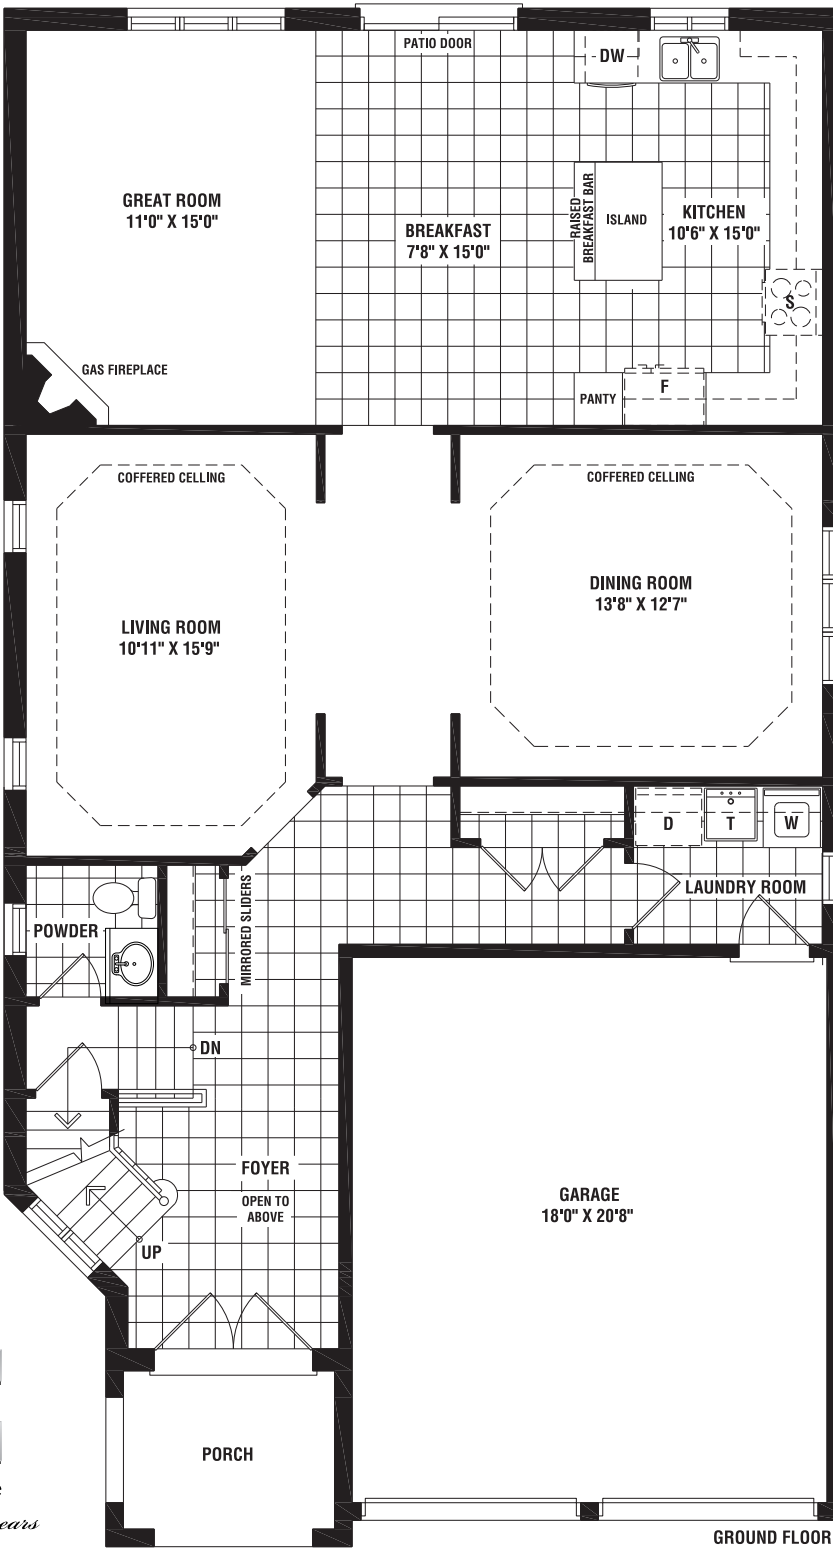

Coldwater

2940 sq. ft.