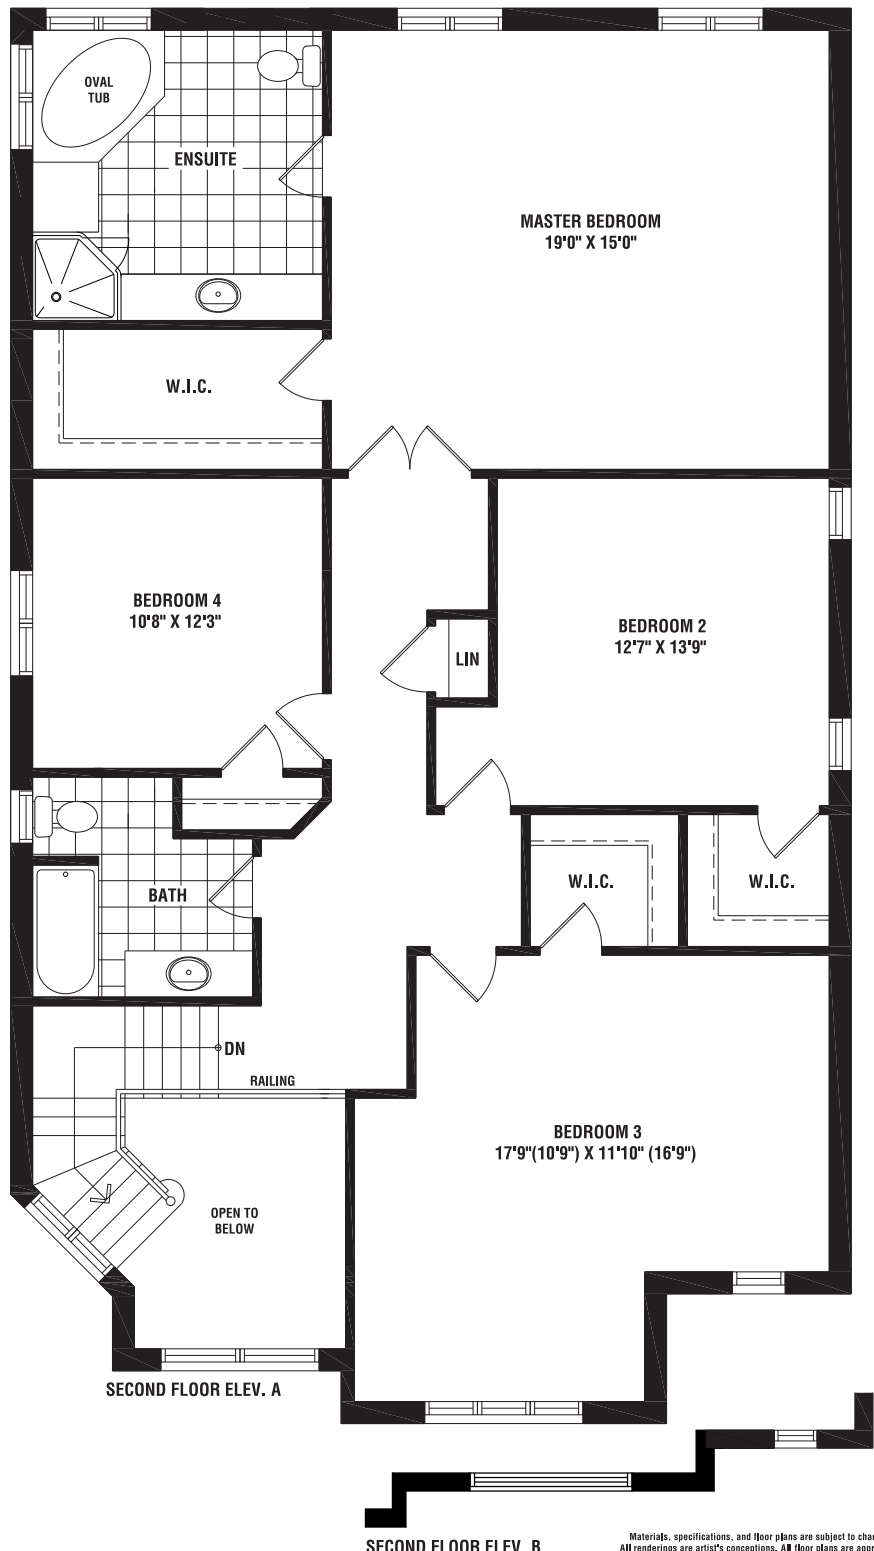

Coldwater

2940 sq. ft.