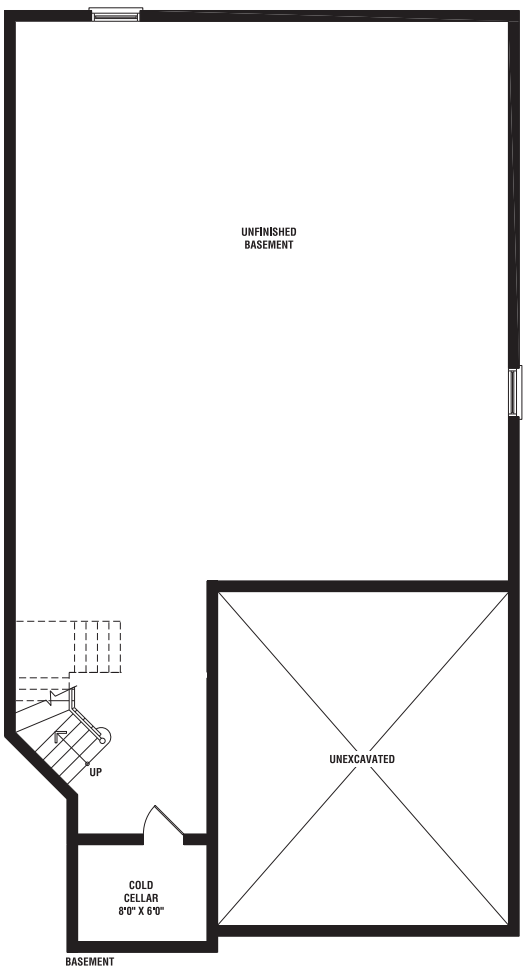

Coldwater

2940 sq. ft.