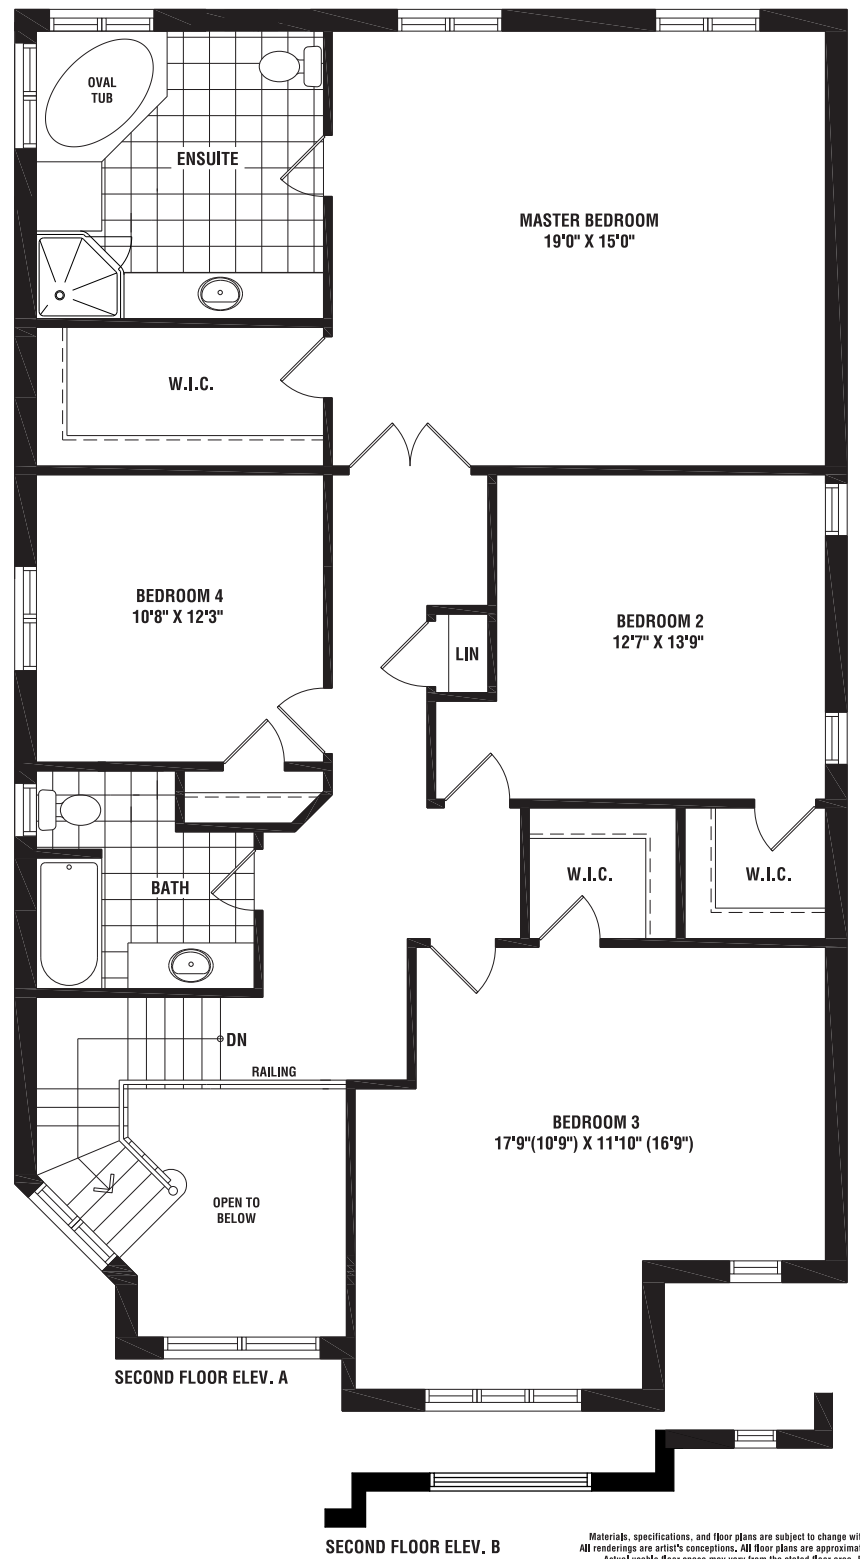

Coldwater

2940 sq. ft.