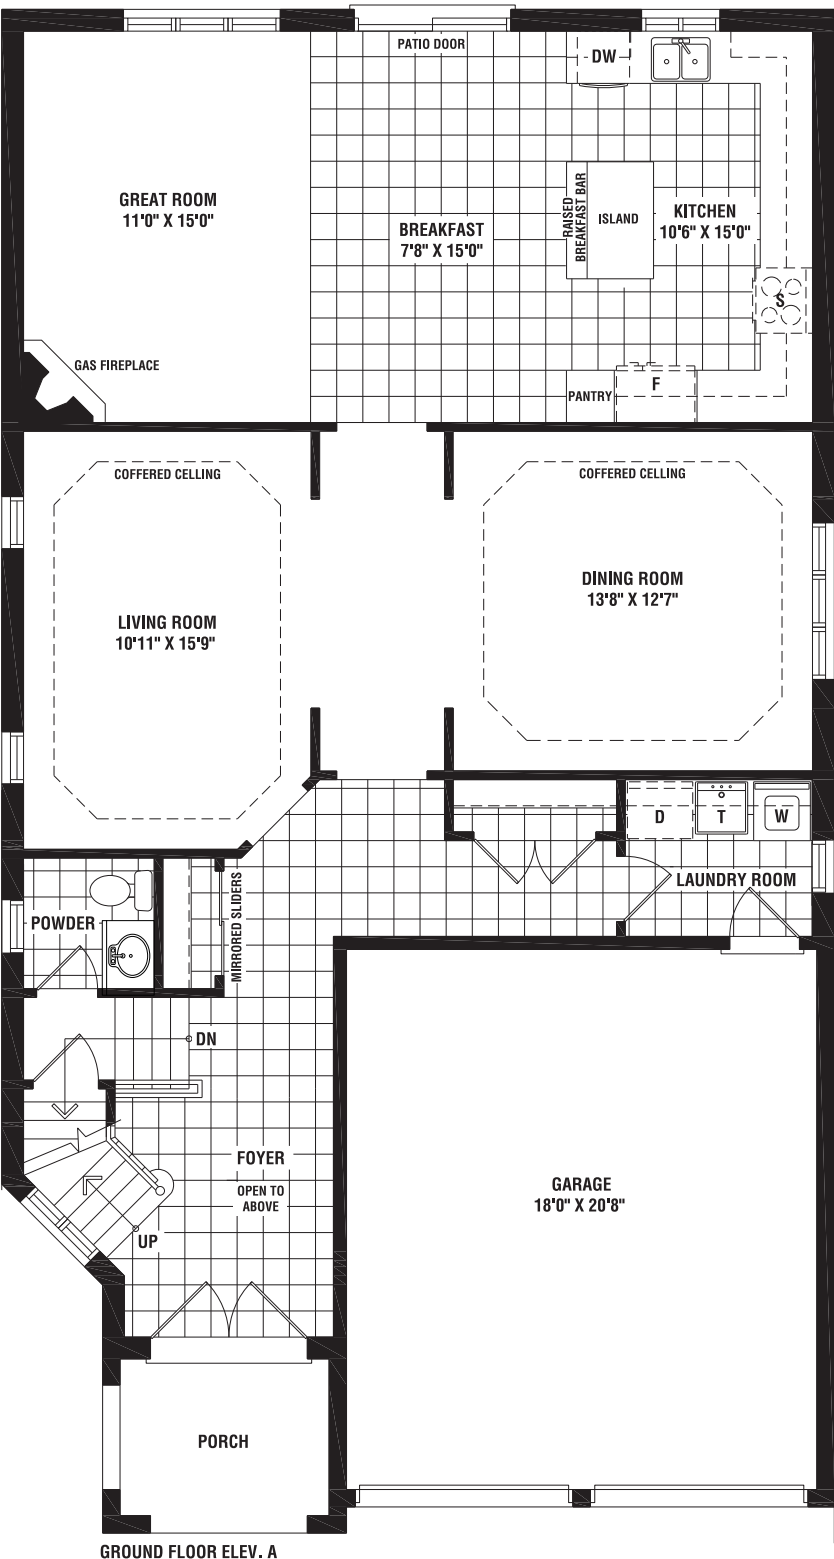

Coldwater

2940 sq. ft.