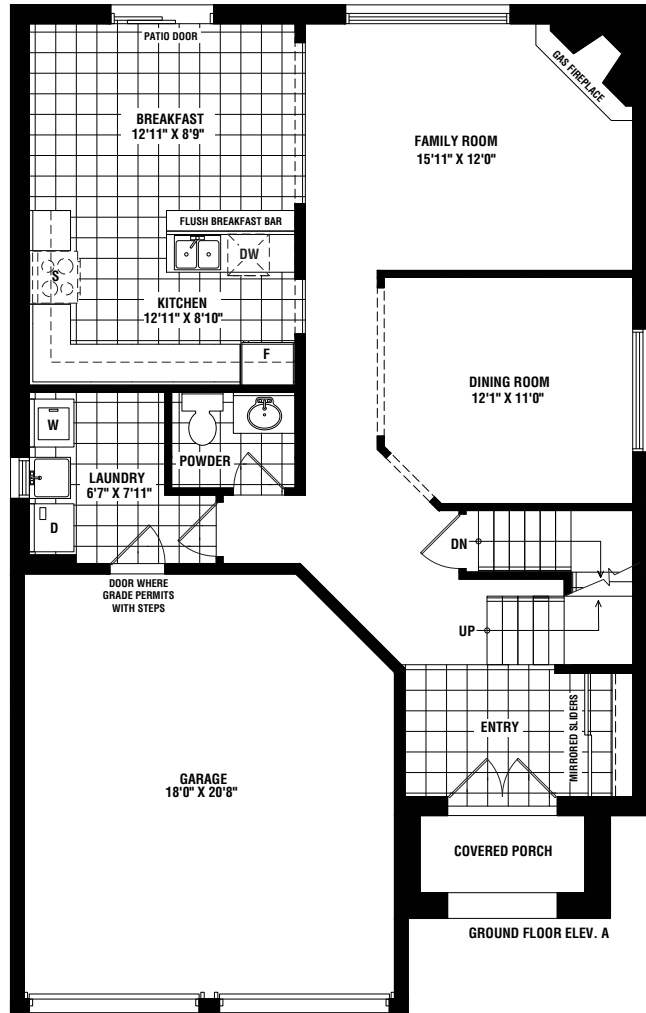

Fieldcote 2304 Sq. Ft.

The Mark Of Excellence
Trusted for more than 40 years