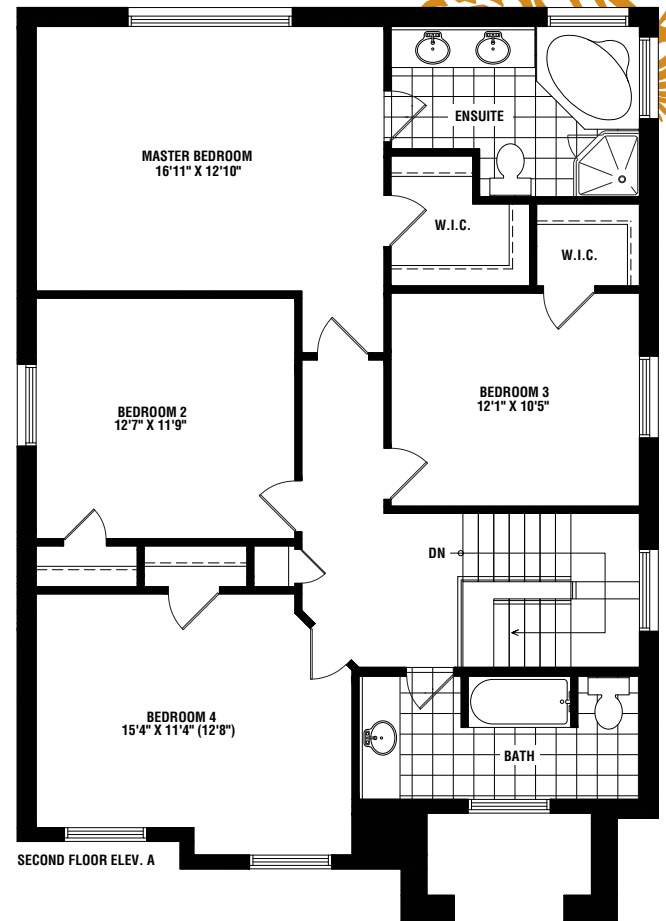

Fieldcote 2304 Sq. Ft.

The Mark Of Excellence
Trusted for more than 40 years