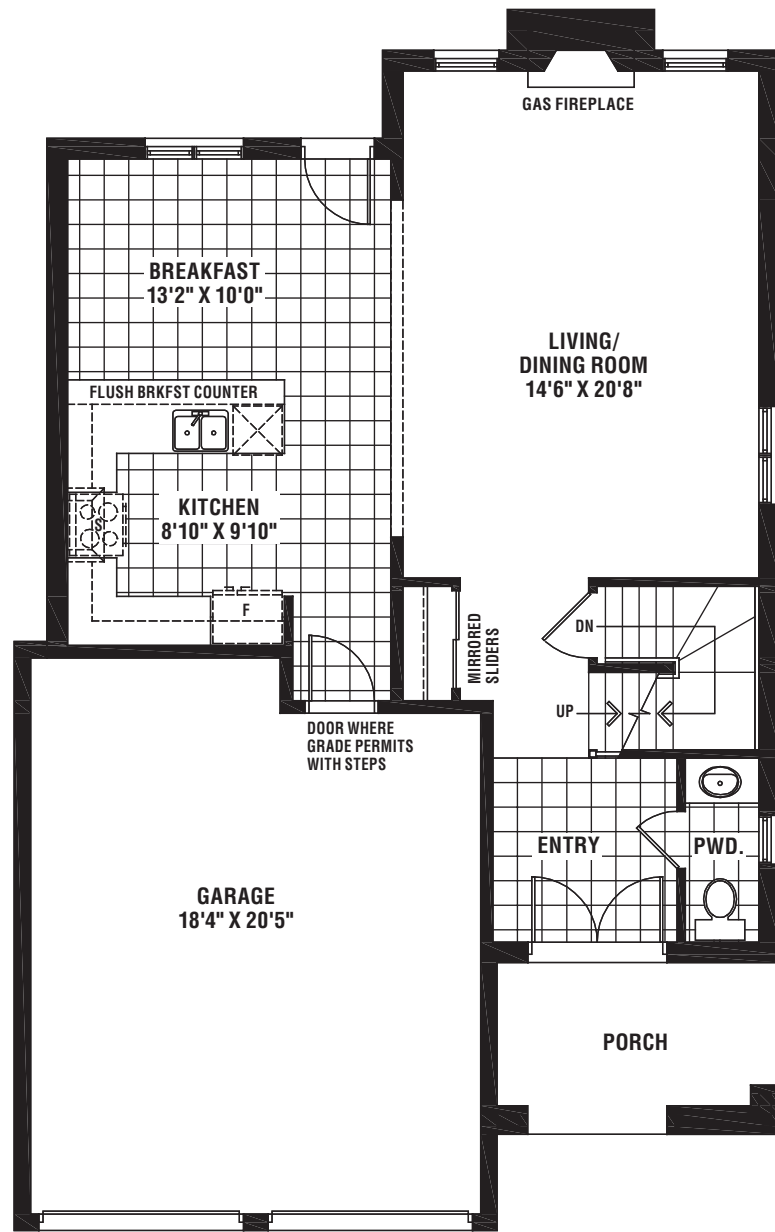

40' COLLECTION

Homes by DeSantis 40' Collection

Emerald

Elevation A 2,115 Sq.Ft.
Elevation B 2,105 Sq.Ft.