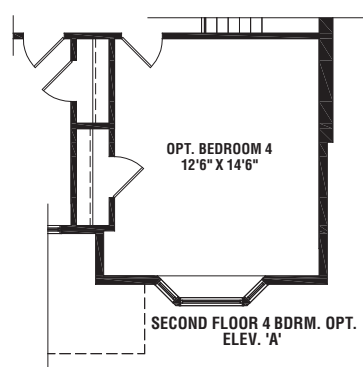

40' COLLECTION

Homes by DeSantis 40' Collection

Emerald

Elevation A 2,115 Sq.Ft.
Elevation B 2,105 Sq.Ft.