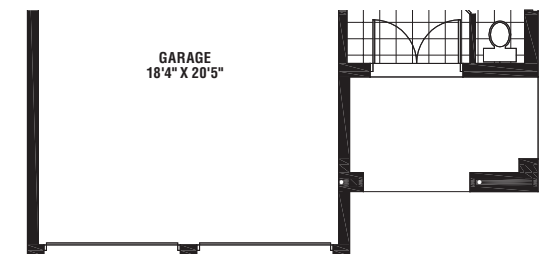

40' COLLECTION

Homes by DeSantis 40' Collection

Emerald

Elevation A 2,115 Sq.Ft.
Elevation B 2,105 Sq.Ft.