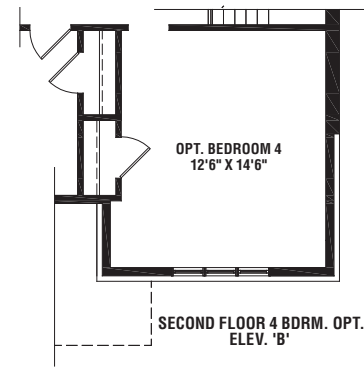

40' COLLECTION

Homes by DeSantis 40' Collection

Emerald

Elevation A 2,115 Sq.Ft.
Elevation B 2,105 Sq.Ft.