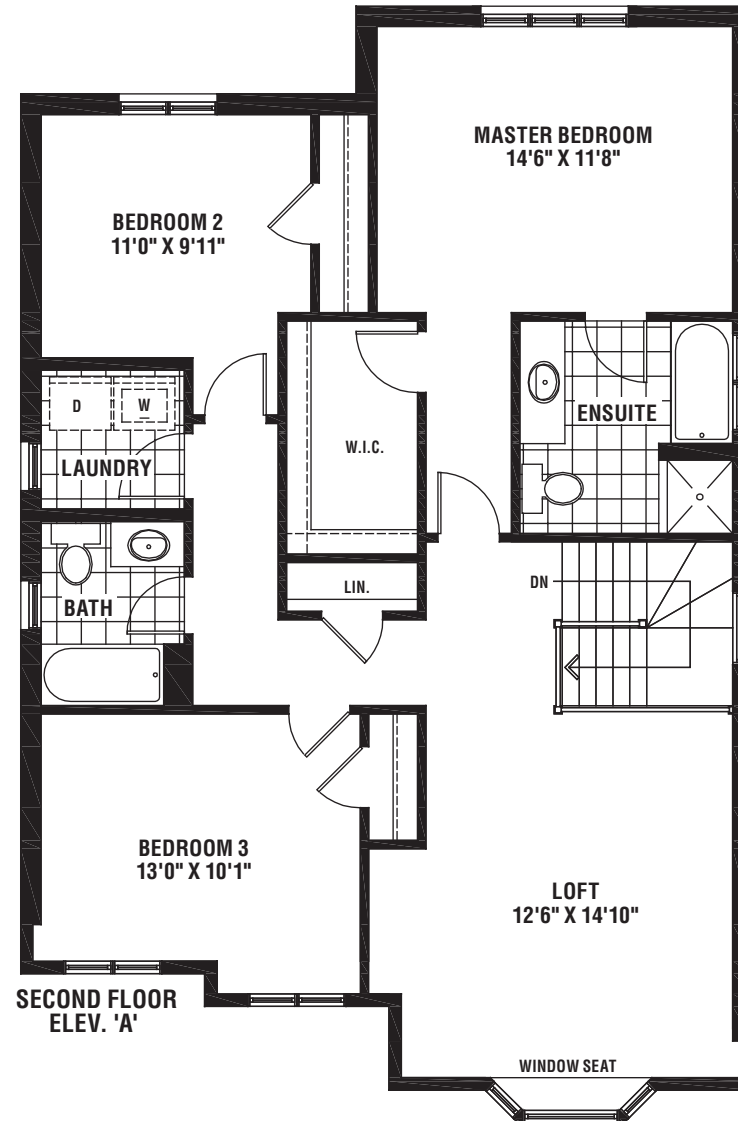

40' COLLECTION

Homes by DeSantis 40' Collection

Emerald

Elevation A 2,115 Sq.Ft.
Elevation B 2,105 Sq.Ft.