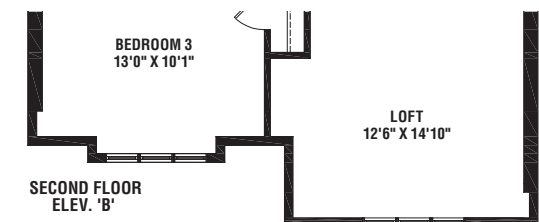

40' COLLECTION

Homes by DeSantis 40' Collection

Emerald

Elevation A 2,115 Sq.Ft.
Elevation B 2,105 Sq.Ft.