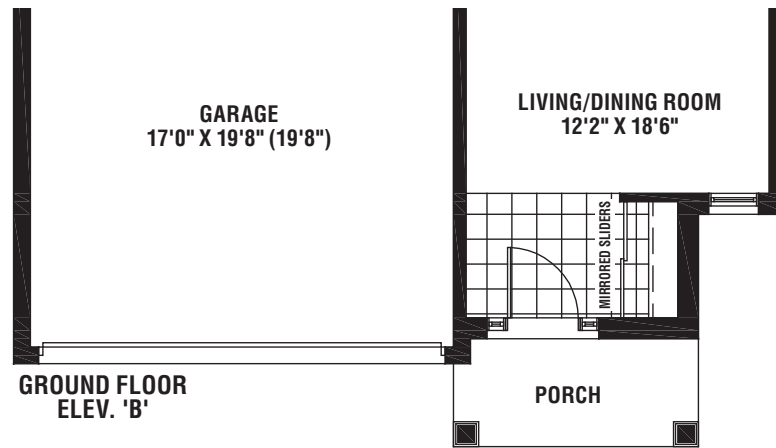

40' COLLECTION

Homes by DeSantis 40' Collection

Garnet
Elevation A&B 1,530 Sq.Ft.