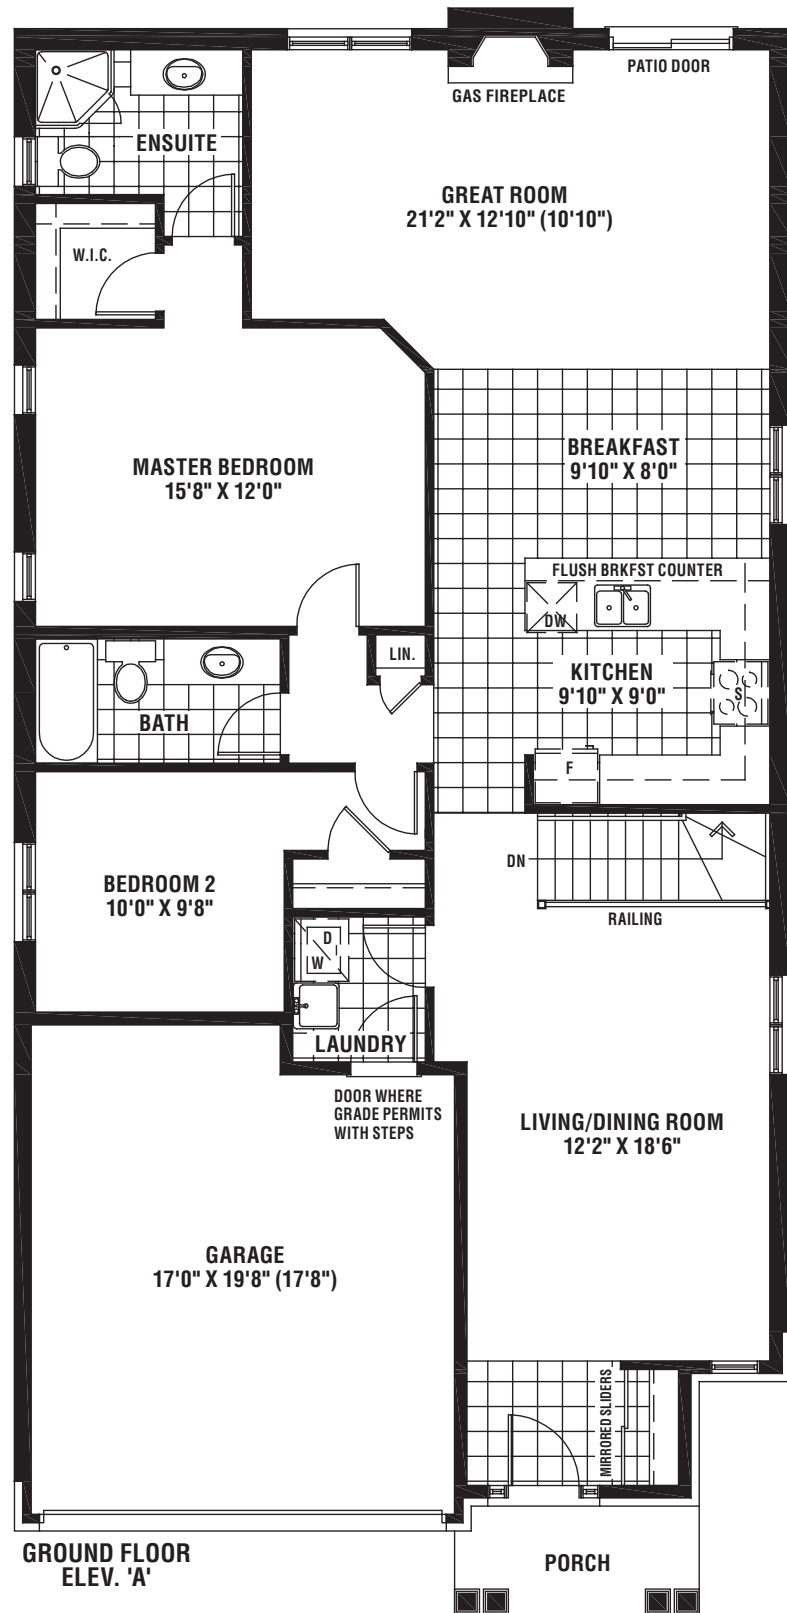

40' COLLECTION

Homes by DeSantis 40' Collection

Garnet
Elevation A&B 1,530 Sq.Ft.