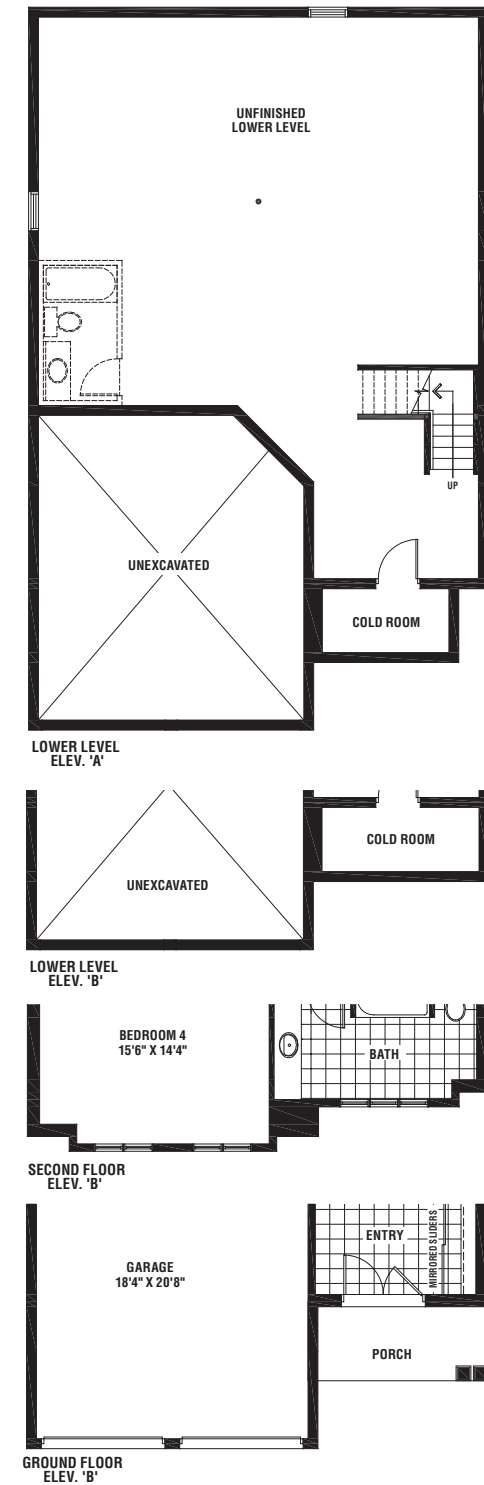

40' COLLECTION

Homes by DeSantis 40' Collection

Ruby

Elevation A 2,326 Sq.Ft.
Elevation B 2,374 Sq.Ft.