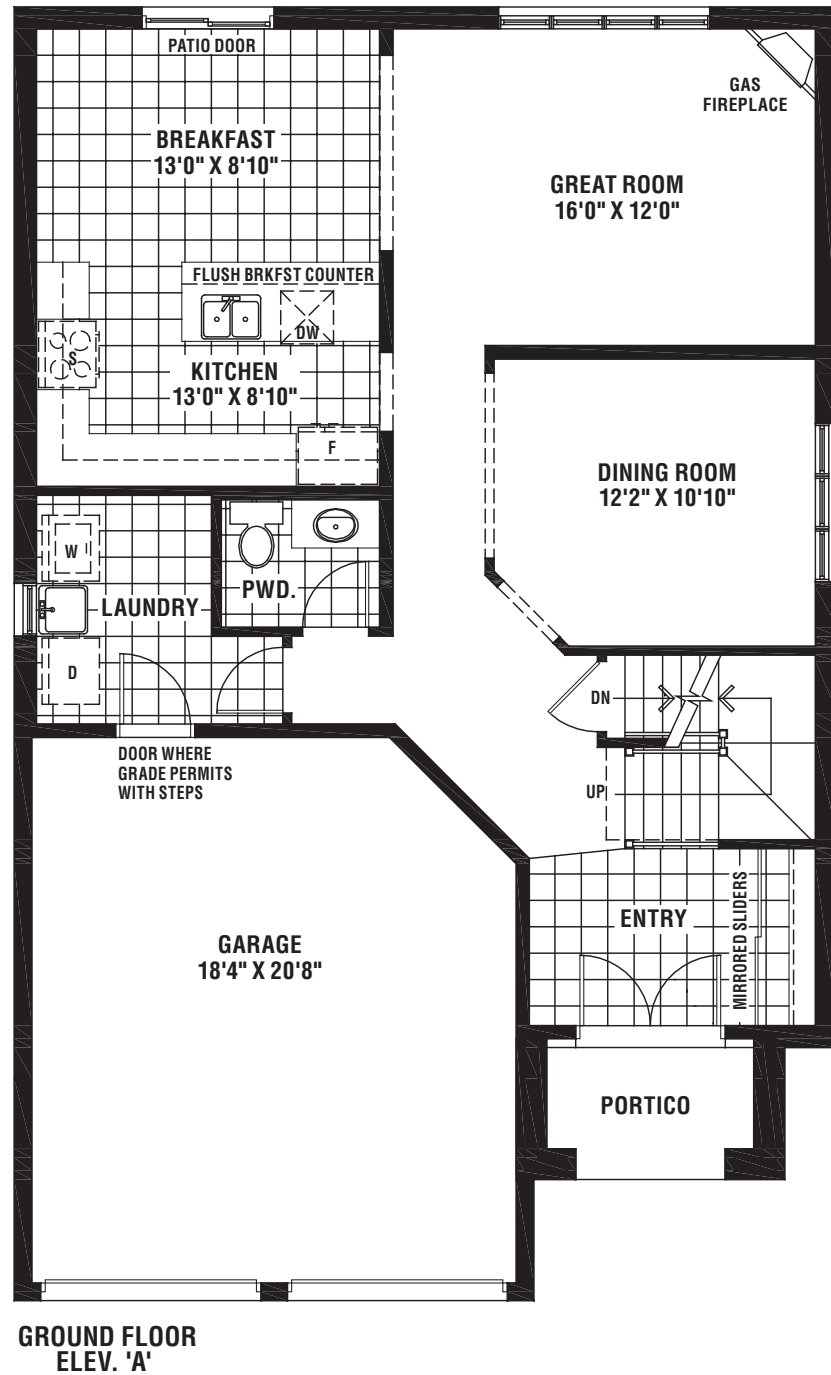

40' COLLECTION

Homes by DeSantis 40' Collection

Ruby

Elevation A 2,326 Sq.Ft.
Elevation B 2,374 Sq.Ft.