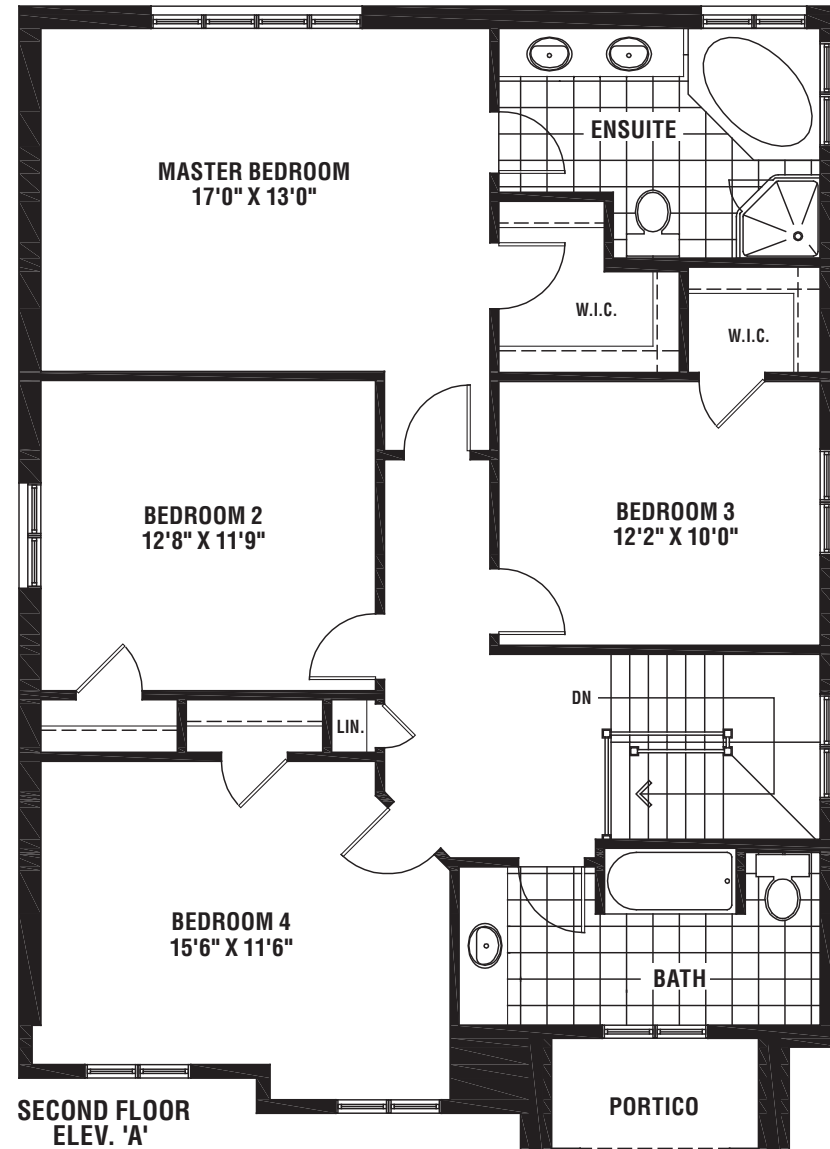

40' COLLECTION

Homes by DeSantis 40' Collection

Ruby

Elevation A 2,326 Sq.Ft.
Elevation B 2,374 Sq.Ft.